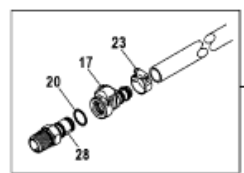

A= To Water Pickup  
 B= To Block  
 C= To Flush Attachment

1855

Parts List						
Ref	Class	Part	Description	Qty	Comment	Footnote
1	32	863489	HOSE, Transmission Cooler to Chex	1		
2	21	864206A	CHECK VALVE ASSEMBLY	1		
3	32	864480	HOSE, Check Valve to "T" Fitting	1		
4	32	864620	HOSE	1		
5	32	863670	HOSE, Fuel Cooler to Water Distrib	1		
6	32	863490	HOSE, Water Drain Accumulator to	1		
7	22	864450	FITTING, Lower Distribution	1	(With Quick Connect Fittings)	
7	22	864989A.01	FITTING, Lower Distribution	1	(Without Quick Connect Fittings)	1
8	32	863491	HOSE, Distribution Fitting to "Y" Fiti	1		
9	32	863456A	HOSE ASSEMBLY, Lower Circulati	1		1
10	32	863475	HOSE, Drain Accumulator to "T" Fi	1		1
11	32	864565	HOSE, Tee Fitting to Port Elbow	1	(INLINE)(With and Without Risers)	1
11	32	864565	HOSE, Tee Fitting to Port Elbow	1	(INLINE)(3 In. Risers and No Riser)	1
11	32	864968	HOSE, Tee Fitting to Port Elbow	1	(INLINE)(6 In. Risers) SN# 0M390	1
11	32	864568	HOSE, Tee Fitting to Port Elbow	1	(V-DRIVE)(Without Risers) SN# 0M3	1
11	32	864565	HOSE, Tee Fitting to Port Elbow	1	(V-DRIVE)(With Risers) SN# 0M39	1
11	32	864568	HOSE, Tee Fitting to Port Elbow	1	(V-DRIVE)(3 In. Risers and No Ris	1
11	32	864971	HOSE, Tee Fitting to Port Elbow	1	(V-DRIVE)(6 In. Risers) SN# 0M39	1
12	32	864566	HOSE, Tee Fitting to Starboard Elb	1	(INLINE)(With and Without Risers)	1
12	32	864566	HOSE, Tee Fitting to Starboard Elb	1	(INLINE)(3 In. Risers and No Riser)	1
12	32	864969	HOSE, Tee Fitting to Starboard Elb	1	(INLINE)(6 In. Risers) SN# 0M390	1
12	32	864569	HOSE, Tee Fitting to Starboard Elb	1	(V-DRIVE)(Without Risers) SN# 0M3	1
12	32	864566	HOSE, Tee Fitting to Starboard Elb	1	(V-DRIVE)(With Risers) SN# 0M39	1
12	32	864569	HOSE, Tee Fitting to Starboard Elb	1	(V-DRIVE)(3 In. Risers and No Ris	1
12	32	864972	HOSE, Tee Fitting to Starboard Elb	1	(V-DRIVE)(6 In. Risers) SN# 0M39	1
13	32	863459	HOSE, Thermostat Housing to Start	1		
14	32	864393	HOSE, Thermostat Housing to Port I	1		
15	32	864477	HOSE, Sea Water Pump to "T" Fitt	1		
16	32	864478	HOSE, T Fitting To Trans Cooler	1	(Cut To Fit)	1
17	22	862225	FITTING, Pushlock	4		
18	32	862317	HOSE, Cyl. Blk. Drain to Dist. Fitting	2	(Port-24 In.) (Stbd-17 In.)	
19	32	42850	HOSE, (.44.00 Inches Bulk)	1	(Cut to Fit.)	
20	25	62702	O-RING, (.301 x .070)	2		
21	22	863478	FITTING, Tee	1		1
22	22	862993	FITTING, Drain	3		
23	54	815504212	CLAMP, Worm Gear, Hose	2		
24	54	815504216	CLAMP, Worm Gear, Hose	AR		
25	54	815504222	CLAMP, Worm Gear, Hose	2		
26	54	815504228	CLAMP, Worm Gear, Hose	1		
27	54	815504232	CLAMP, Worm Gear, Hose	AR		
28	22	862993	FITTING, Male Quick Connector (T	2		