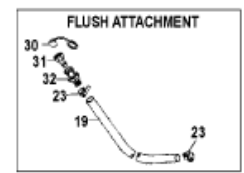

A= To Water Pickup  
 B= To Block  
 C= To Flush Attachment

1855

Parts List						
Ref	Class	Part	Description	Qty	Comment	Footnote
1	32	863489	HOSE, Transmission Cooler to Chex	1		
2	21	864206A	CHECK VALVE ASSEMBLY	1		
3	32	864480	HOSE, Check Valve to "T" Fitting	1		
4	32	864620	HOSE	1		
5	32	863670	HOSE, Fuel Cooler to Water Distrib	1		
6	32	863490	HOSE, Water Drain Accumulator to	1		
7	22	864450	FITTING, Lower Distribution	1	(With Quick Connect Fittings)	
7	22	864989A.01	FITTING, Lower Distribution	1	(Without Quick Connect Fittings)	1
8	32	863491	HOSE, Distribution Fitting to "Y" Fiti	1		
9	32	863456A	HOSE ASSEMBLY, Lower Circulati	1		1
10	32	863475	HOSE, Drain Accumulator to "T" Fi	1		1
11	32	864565	HOSE, Tee Fitting to Port Elbow	1	(INLINE)(With and Without Risers)	1
11	32	864565	HOSE, Tee Fitting to Port Elbow	1	(INLINE)(3 In. Risers and No Riser)	1
11	32	864968	HOSE, Tee Fitting to Port Elbow	1	(INLINE)(6 In. Risers) SN# 0M390	1
11	32	864568	HOSE, Tee Fitting to Port Elbow	1	(V-DRIVE)(Without Risers) SN# 0M3	1
11	32	864565	HOSE, Tee Fitting to Port Elbow	1	(V-DRIVE)(With Risers) SN# 0M39	1
11	32	864568	HOSE, Tee Fitting to Port Elbow	1	(V-DRIVE)(3 In. Risers and No Ris	1
11	32	864971	HOSE, Tee Fitting to Port Elbow	1	(V-DRIVE)(6 In. Risers) SN# 0M39	1
12	32	864566	HOSE, Tee Fitting to Starboard Elb	1	(INLINE)(With and Without Risers)	1
12	32	864566	HOSE, Tee Fitting to Starboard Elb	1	(INLINE)(3 In. Risers and No Riser)	1
12	32	864969	HOSE, Tee Fitting to Starboard Elb	1	(INLINE)(6 In. Risers) SN# 0M390	1
12	32	864569	HOSE, Tee Fitting to Starboard Elb	1	(V-DRIVE)(Without Risers) SN# 0M3	1
12	32	864566	HOSE, Tee Fitting to Starboard Elb	1	(V-DRIVE)(With Risers) SN# 0M39	1
12	32	864569	HOSE, Tee Fitting to Starboard Elb	1	(V-DRIVE)(3 In. Risers and No Ris	1
12	32	864972	HOSE, Tee Fitting to Starboard Elb	1	(V-DRIVE)(6 In. Risers) SN# 0M39	1
13	32	863459	HOSE, Thermostat Housing to Start	1		
14	32	864393	HOSE, Thermostat Housing to Port I	1		
15	32	864477	HOSE, Sea Water Pump to "T" Fitt	1		
16	32	864478	HOSE, T Fitting To Trans Cooler	1	(Cut To Fit)	1
17	22	862225	FITTING, Pushlock	4		
18	32	862317	HOSE, Cyl. Blk. Drain to Dist. Fitting	2	(Port-24 In.) (Stbd-17 In.)	
19	32	42850	HOSE, (.44.00 Inches Bulk)	1	(Cut to Fit.)	
20	25	62702	O-RING, (.301 x .070)	2		
21	22	863478	FITTING, Tee	1		1
22	22	862993	FITTING, Drain	3		
23	54	815504212	CLAMP, Worm Gear, Hose	2		
24	54	815504216	CLAMP, Worm Gear, Hose	AR		
25	54	815504222	CLAMP, Worm Gear, Hose	2		
26	54	815504228	CLAMP, Worm Gear, Hose	1		
27	54	815504232	CLAMP, Worm Gear, Hose	AR		
28	22	862993	FITTING, Male Quick Connector (T	2		